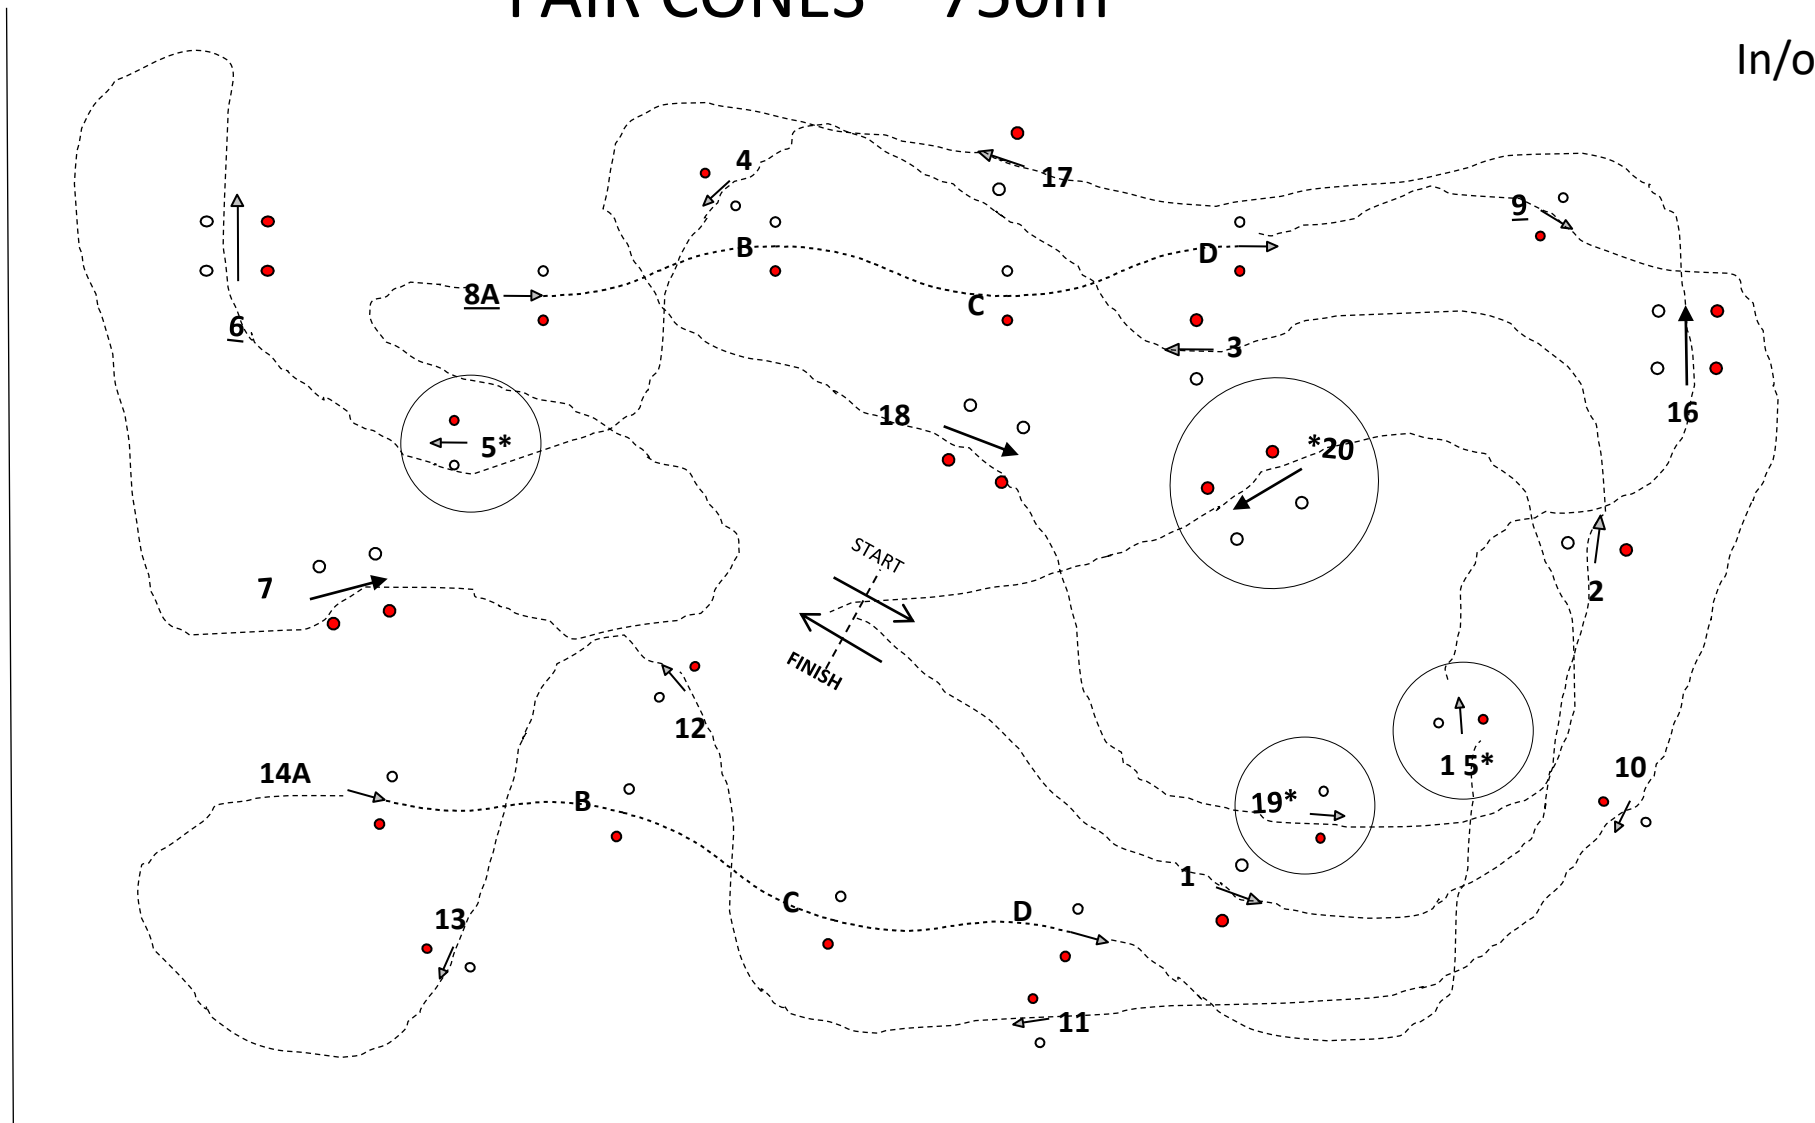

SINGLE CONES – 700m

In/out

JURY

COURSE LENGTH: ALL SINGLES - 700m
Pony Pairs - 750 m
Horse Pairs - 750m
Four-in-Hands - 790m

REDUCED WIDTH CONES*

PAIR CONES – 750m

In/out

JURY

COURSE LENGTH: ALL SINGLES - 700m
Pony Pairs - 750 m
Horse Pairs - 750m
Four-in-Hands - 790m

REDUCED WIDTH CONES*