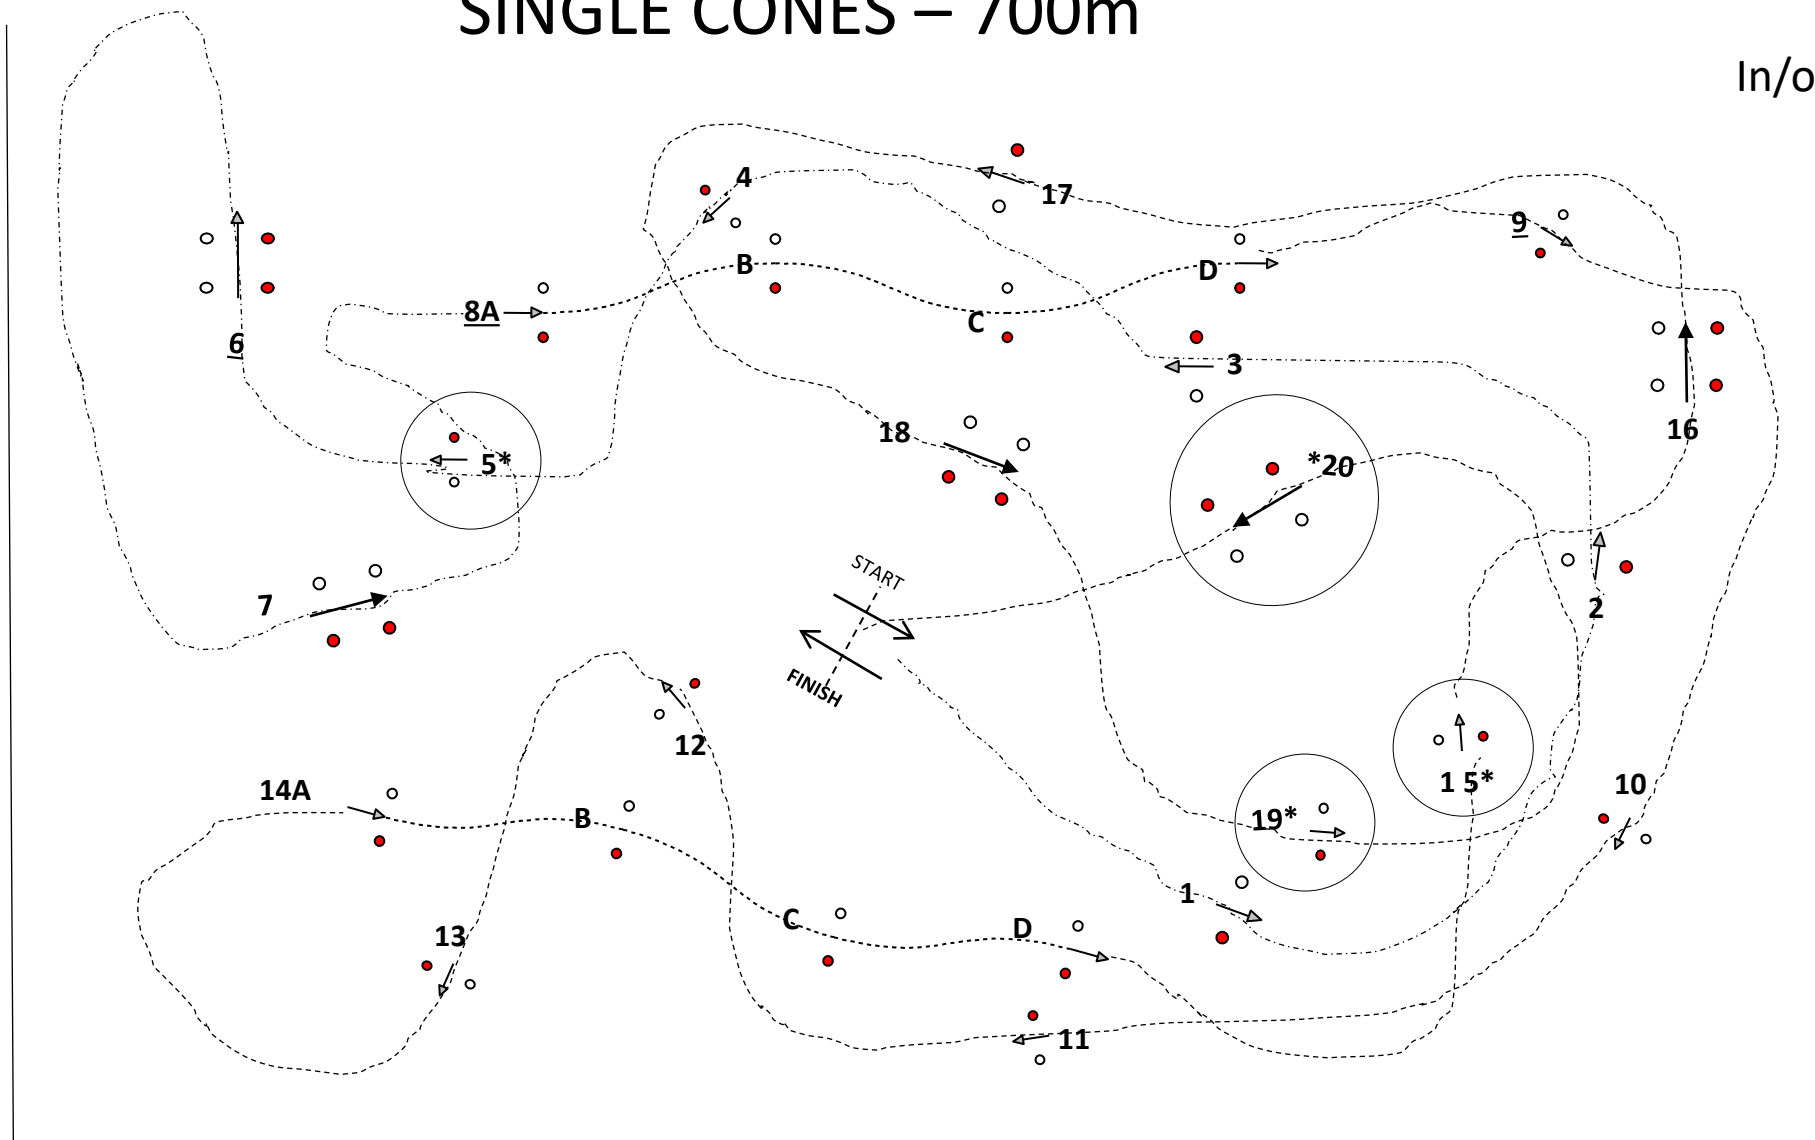

SINGLE CONES – 700m

In/out

JURY

COURSE LENGTH: ALL SINGLES - 700m
Pony Pairs - 750 m
Horse Pairs - 750m
Four-in-Hands - 790m

REDUCED WIDTH CONES*

PAIR CONES – 750m

In/out

JURY

COURSE LENGTH: ALL SINGLES - 700m
Pony Pairs - 750 m
Horse Pairs - 750m
Four-in-Hands - 790m

REDUCED WIDTH CONES*