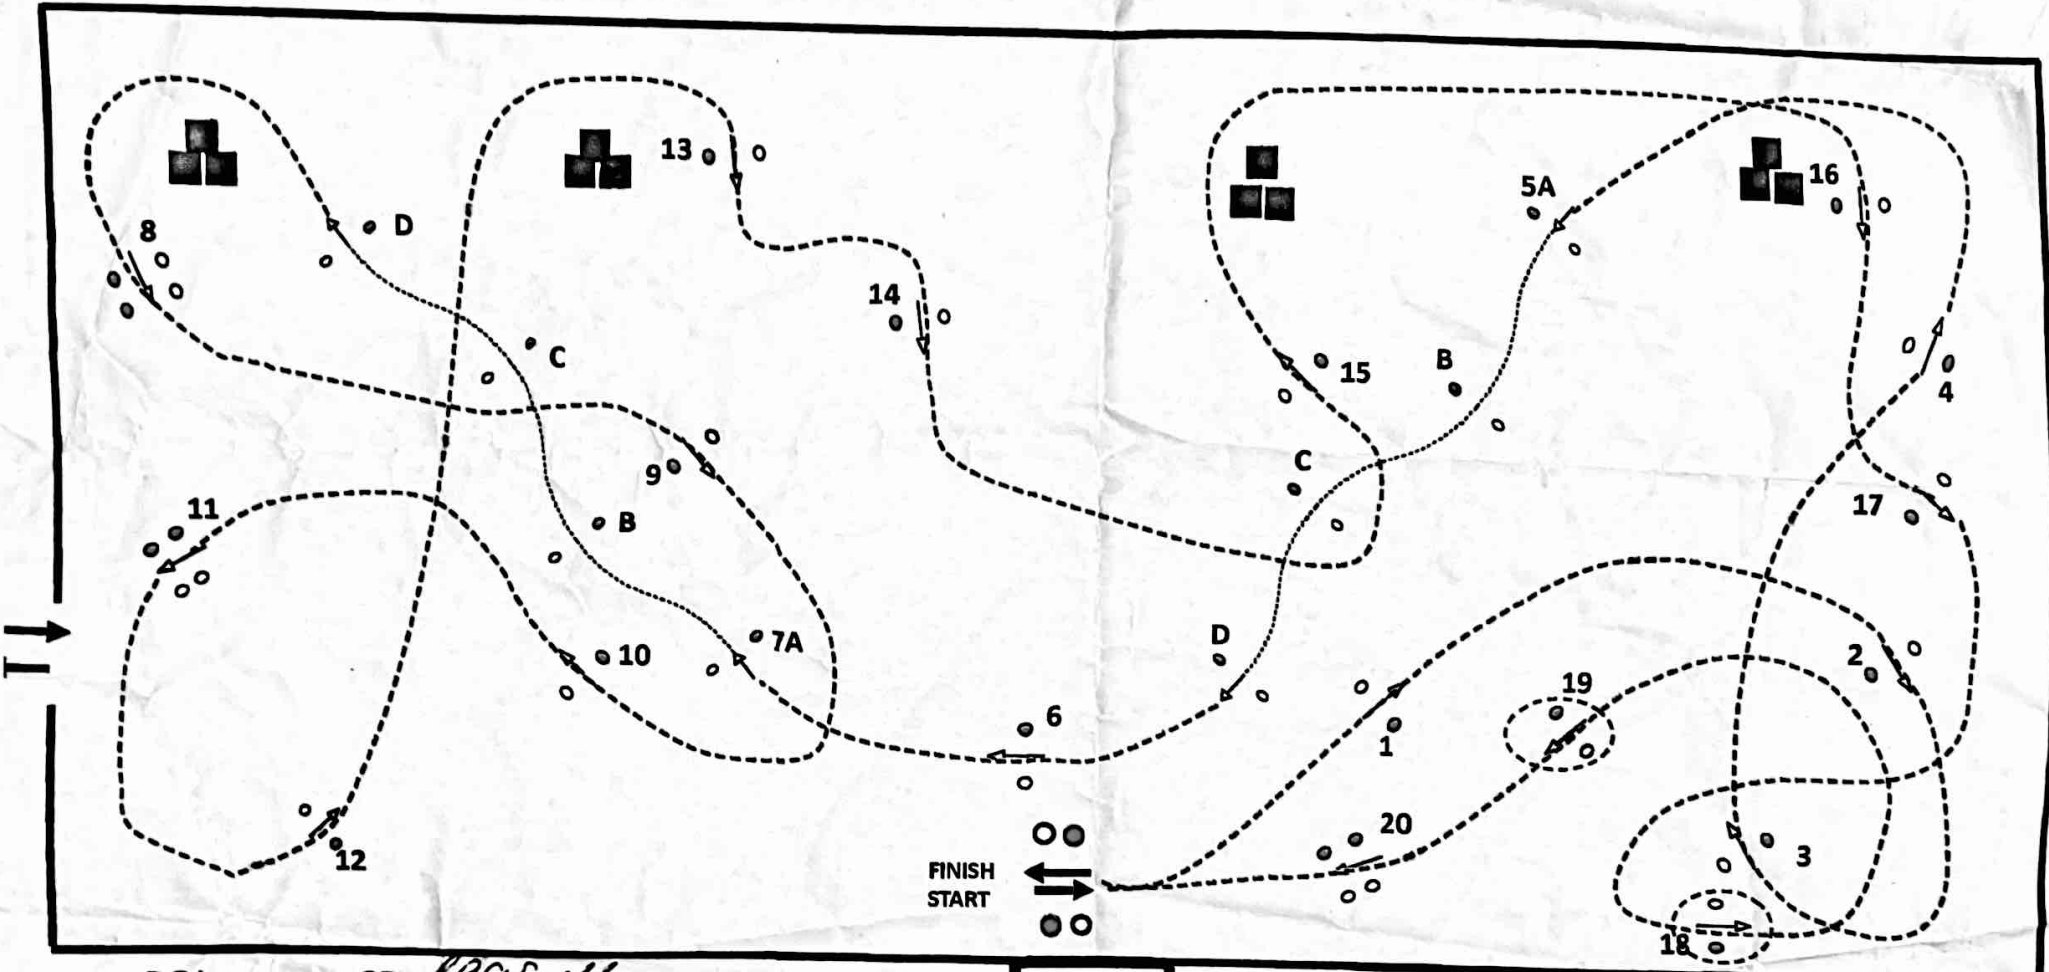

ADV Fours ,INT, Prelim ,TR ,---670 m. ADV Single Horse --650m

POJ _____ CD *KARNEOLL*

JURY

○ 5 cm narrower

Mari Gu
10/9/2021 10:00 am