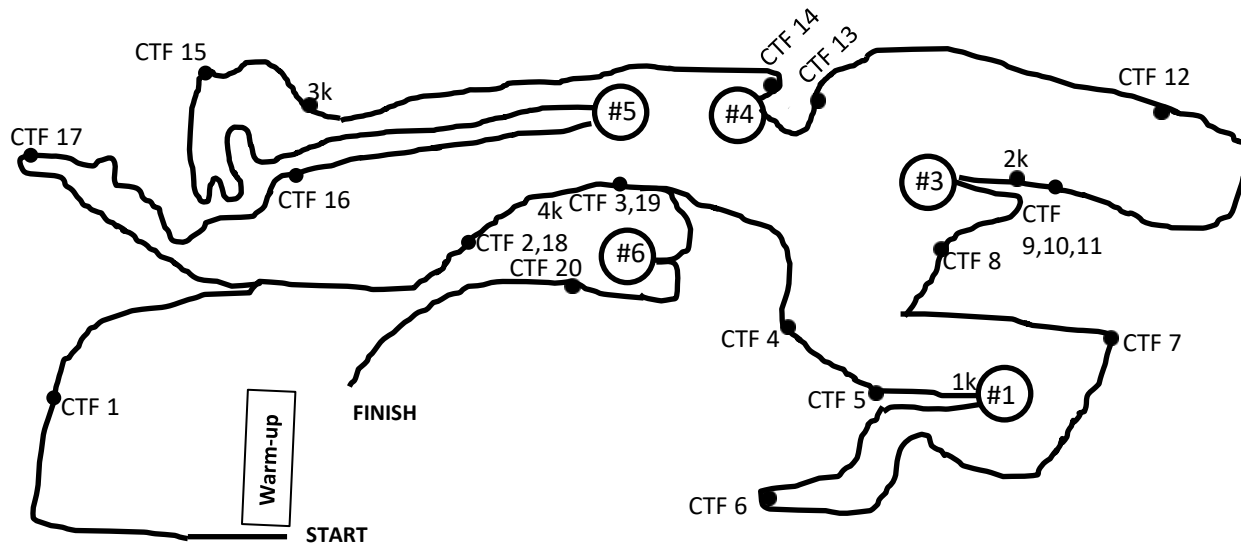

BLACK PRONG CDE 2021
 Intermediate: 6,550 meters
 Preliminary: 6,315 meters

<u>Intermediate</u>	<u>Preliminary</u>
Start	Start
CTF 1,2,3,4,5	CTF 1,2,3,4,5
Obstacle 1	Obstacle 1
1k	1k
CTF 6,7	CTF6,7
Obstacle 2	Obstacle2
CTF 8	CTF 8
2k	2k
CTF 9,10,11	CTF 9,10,11
3k	3k
Obstacle 3	Obstacle 3
CTF 12,13	CTF 12,13
Obstacle 4	Obstacle 4
4k	CTF 14
CTF 14,15	4k
Obstacle 5	CTF 15
5k	5k
CTF 16,17,18	Obstacle 5
6k	CTF 16,17,18,19
CTF 19	Obstacle 6
Obstacle 6	6k
CTF 20	CTF 20
END	END

- START
- CTF 1,2,3,4,5
- Obstacle 1
- 1k
- CTF 6,7,8,9,10,11
- Obstacle 3
- 2k
- CTF12,13
- Obstacle 4
- CTF 14
- 3k
- CTF 15,16,17,18
- 4k
- CTF 19
- Obstacle 6
- CTF 20
- END

BLACK PRONG CDE 2021
 TRAINING – 4.460 meters