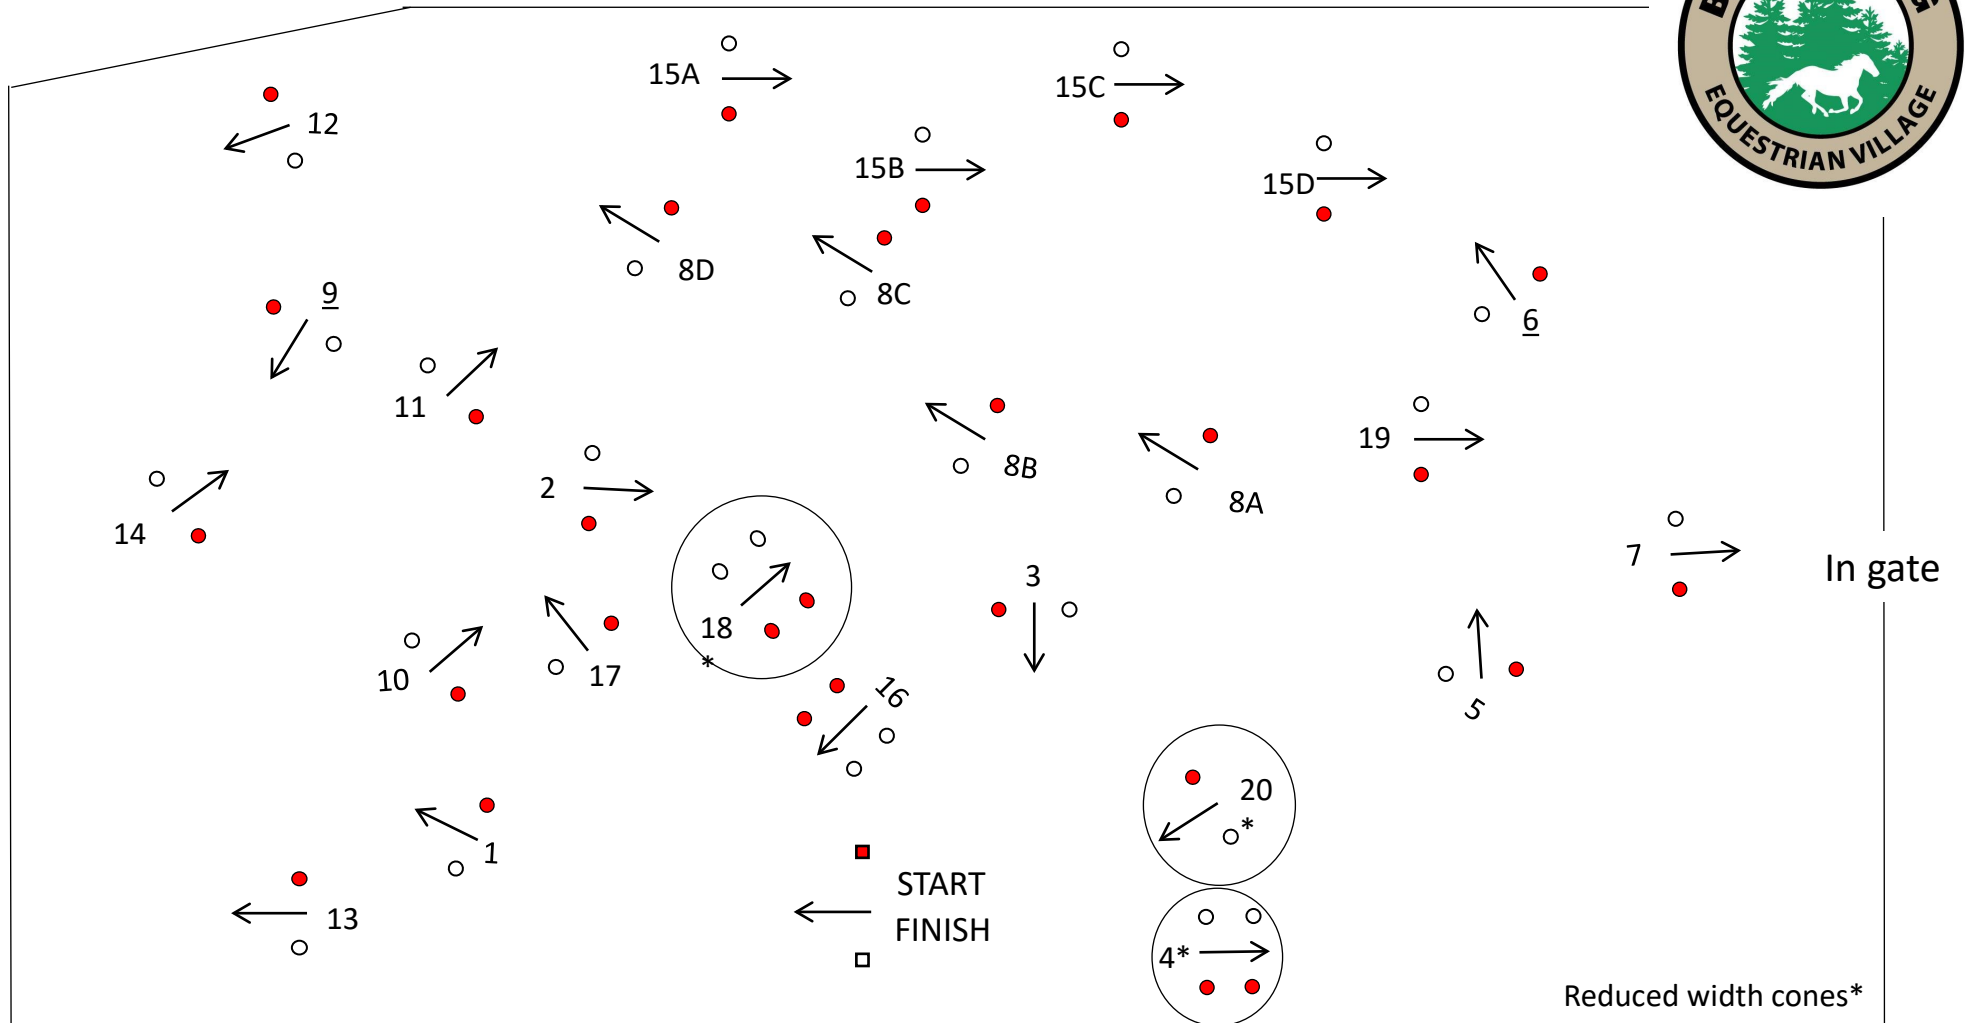

BLACK PRONG CDE 2021 - CONES

JURY

Course Designer: M. Johnson