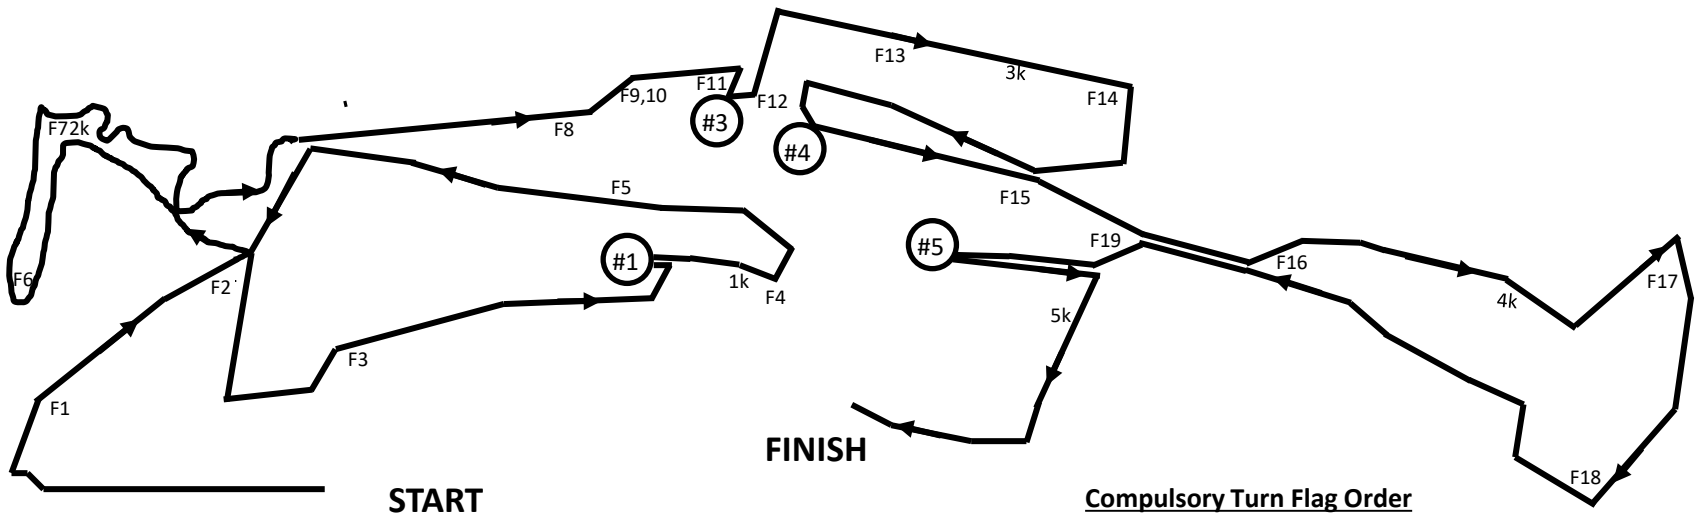

### Compulsory Turn Flag Order

PRELIMINARY	INTERMEDIATE
START	START
CTF 1,2,3	CTF 1,2,3
Obstacle 1	Obstacle 1
1k	1k
CTF 4,5,6,7	CTF 4,5,6
2k	2k
CTF 8	CTF 7,8
Obstacle 2	Obstacle 2
CTF 9	CTF 9
3k	3k
CTF 10,11	CTF 10,11
Obstacle 3	Obstacle 3
CTF 12,13	CTF 12,13
4k	4k
CTF 14	CTF 14
Obstacle 4	Obstacle 4
CTF 15,16	CTF 15,16
5k	5k
CTF 17,18,19	CTF 17,18,19
Obstacle 5	Obstacle 5
6k	6k
CTF 20,21,22	CTF 20,21,22
Obstacle 6	Obstacle 6
CTF 23,24	CTF 23,24
FINISH	7k
	FINISH

Intermediate/Preliminary

Course Length: Intermediate 7005m  
Preliminary 6850m

## Training

Course Length: 5,185m