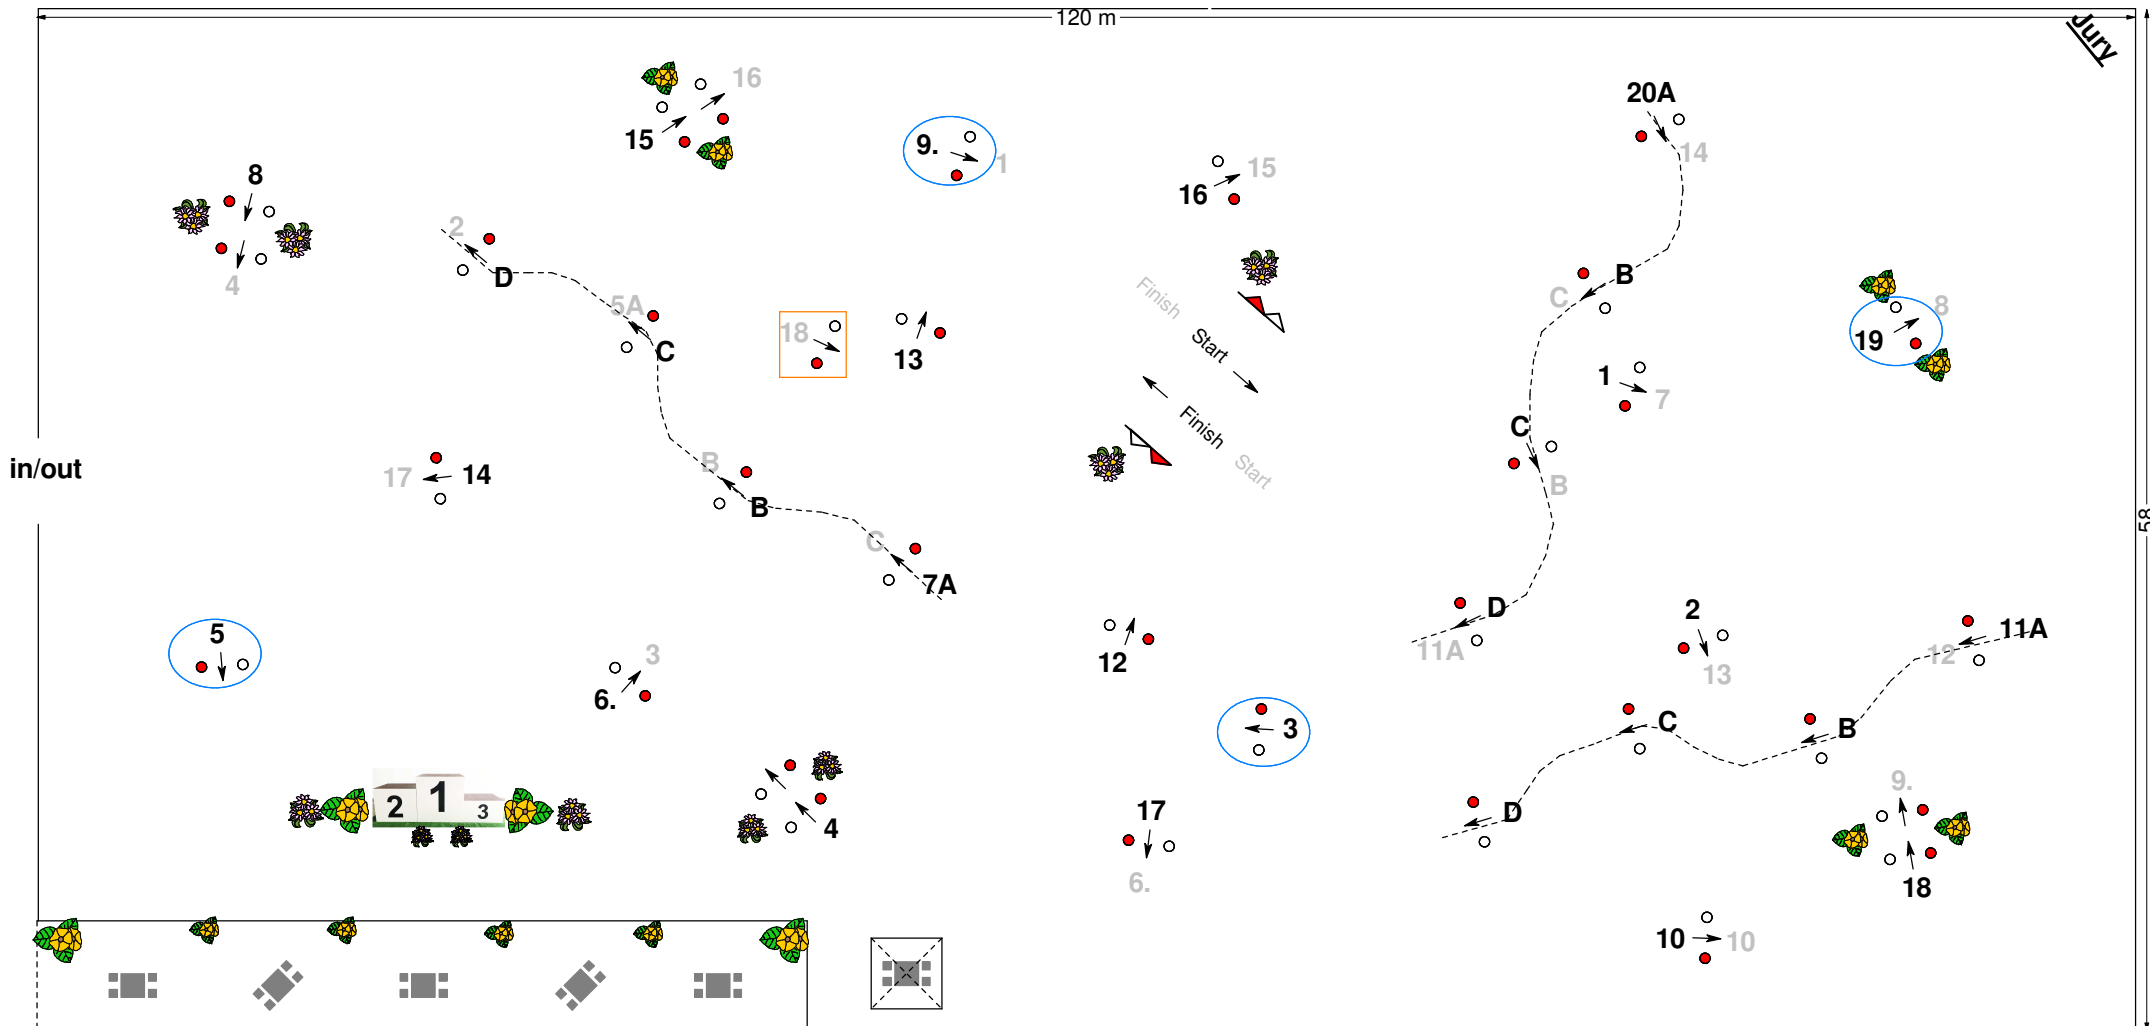

Course Designer
Josef Middendorf

FEI World Championships Kronenberg (NL), Aug. 29th - Sep. 2nd 2018

Competition "Cones Driving"

Comp.-No.: Single Horse	Cones Width: 160 cm	-5 cm
Art. of the FEI Rules: Art. 970 to 976	Type of Comp.: Art. 971.1.1	= only for Para Driving
Obstacle: 1 - 20	Speed: 250 m/Min. Time allowed: 180 Sek.	Time limit: 360 Sek.
		Start: 2nd Sep. 2018 08:00 - H1 (nrs. 83 - 21) 15:00 - H1 (nrs. 20 - 1)

- The Numbers with blue circle for Para Driving
 - The Numbers without blue circle for Single Horse

Course Designer
Josef Middendorf

FEI World Championships Kronenberg (NL), Aug. 29th - Sep. 2nd 2018

Competition "Cones Driving"

Comp.-No.: Single Pony & Horse / PE (Para Driving)	Cones Width: 160 cm	-5 cm
Art. of the FEI Rules: Art. 970 to 976	Type of Comp.: Art. 971.1.1	= only for Para-Driving
Obstacle: 1 - 18	Speed: 230 m/Min.	Time allowed: 170 Sek.
	Time limit: 340 Sek.	Start: 2nd Sep. 2018 - 13:00

- The Numbers with blue circle for Para Driving
 - The Numbers without blue circle for Single Horse