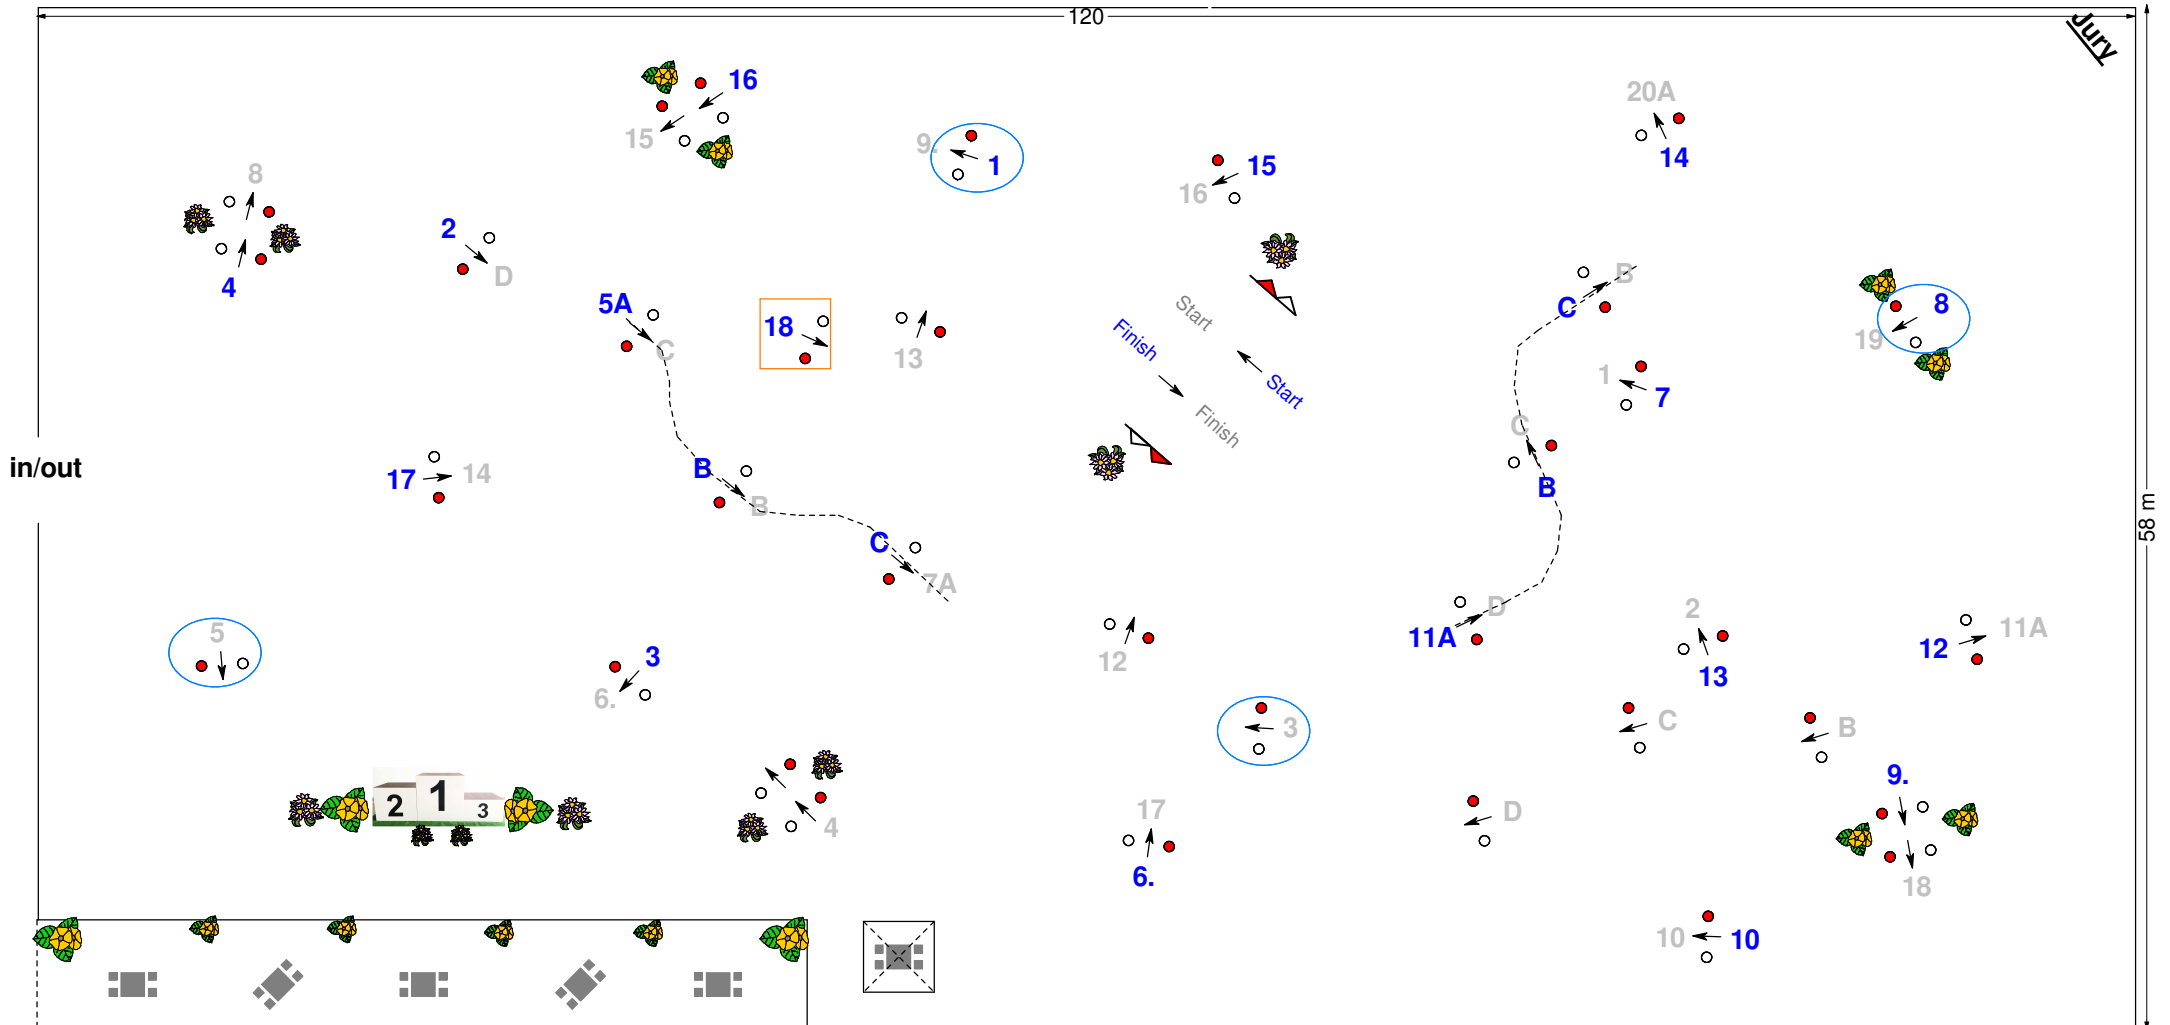

Course Designer
Josef Middendorf

FEI World Championships Kronenberg (NL), Aug. 29th - Sep. 2nd 2018

Competition "Cones Driving"

Comp.-No.: Single Horse	Cones Width: 160 cm	-5 cm
Art. of the FEI Rules: Art. 970 to 976	Type of Comp.: Art. 971.1.1	= only for Para Driving
Obstacle: 1 - 20	Speed: 250 m/Min. Time allowed: 180 Sek.	Time limit: 360 Sek.
		Start: 2nd Sep. 2018 08:00 - H1 (nrs. 83 - 21) 15:00 - H1 (nrs. 20 - 1)

- The Numbers with blue circle for Para Driving
 - The Numbers without blue circle for Single Horse

Course Designer
Josef Middendorf

FEI World Championships Kronenberg (NL), Aug. 29th - Sep. 2nd 2018

Competition "Cones Driving"

Comp.-No.: Single Pony & Horse / PE (Para Driving)	Cones Width: 160 cm	-5 cm
Art. of the FEI Rules: Art. 970 to 976	Type of Comp.: Art. 971.1.1	= only for Para-Driving
Obstacle: 1 - 18	Speed: 230 m/Min.	Time allowed: 170 Sek.
	Time limit: 340 Sek.	Start: 2nd Sep. 2018 - 13:00